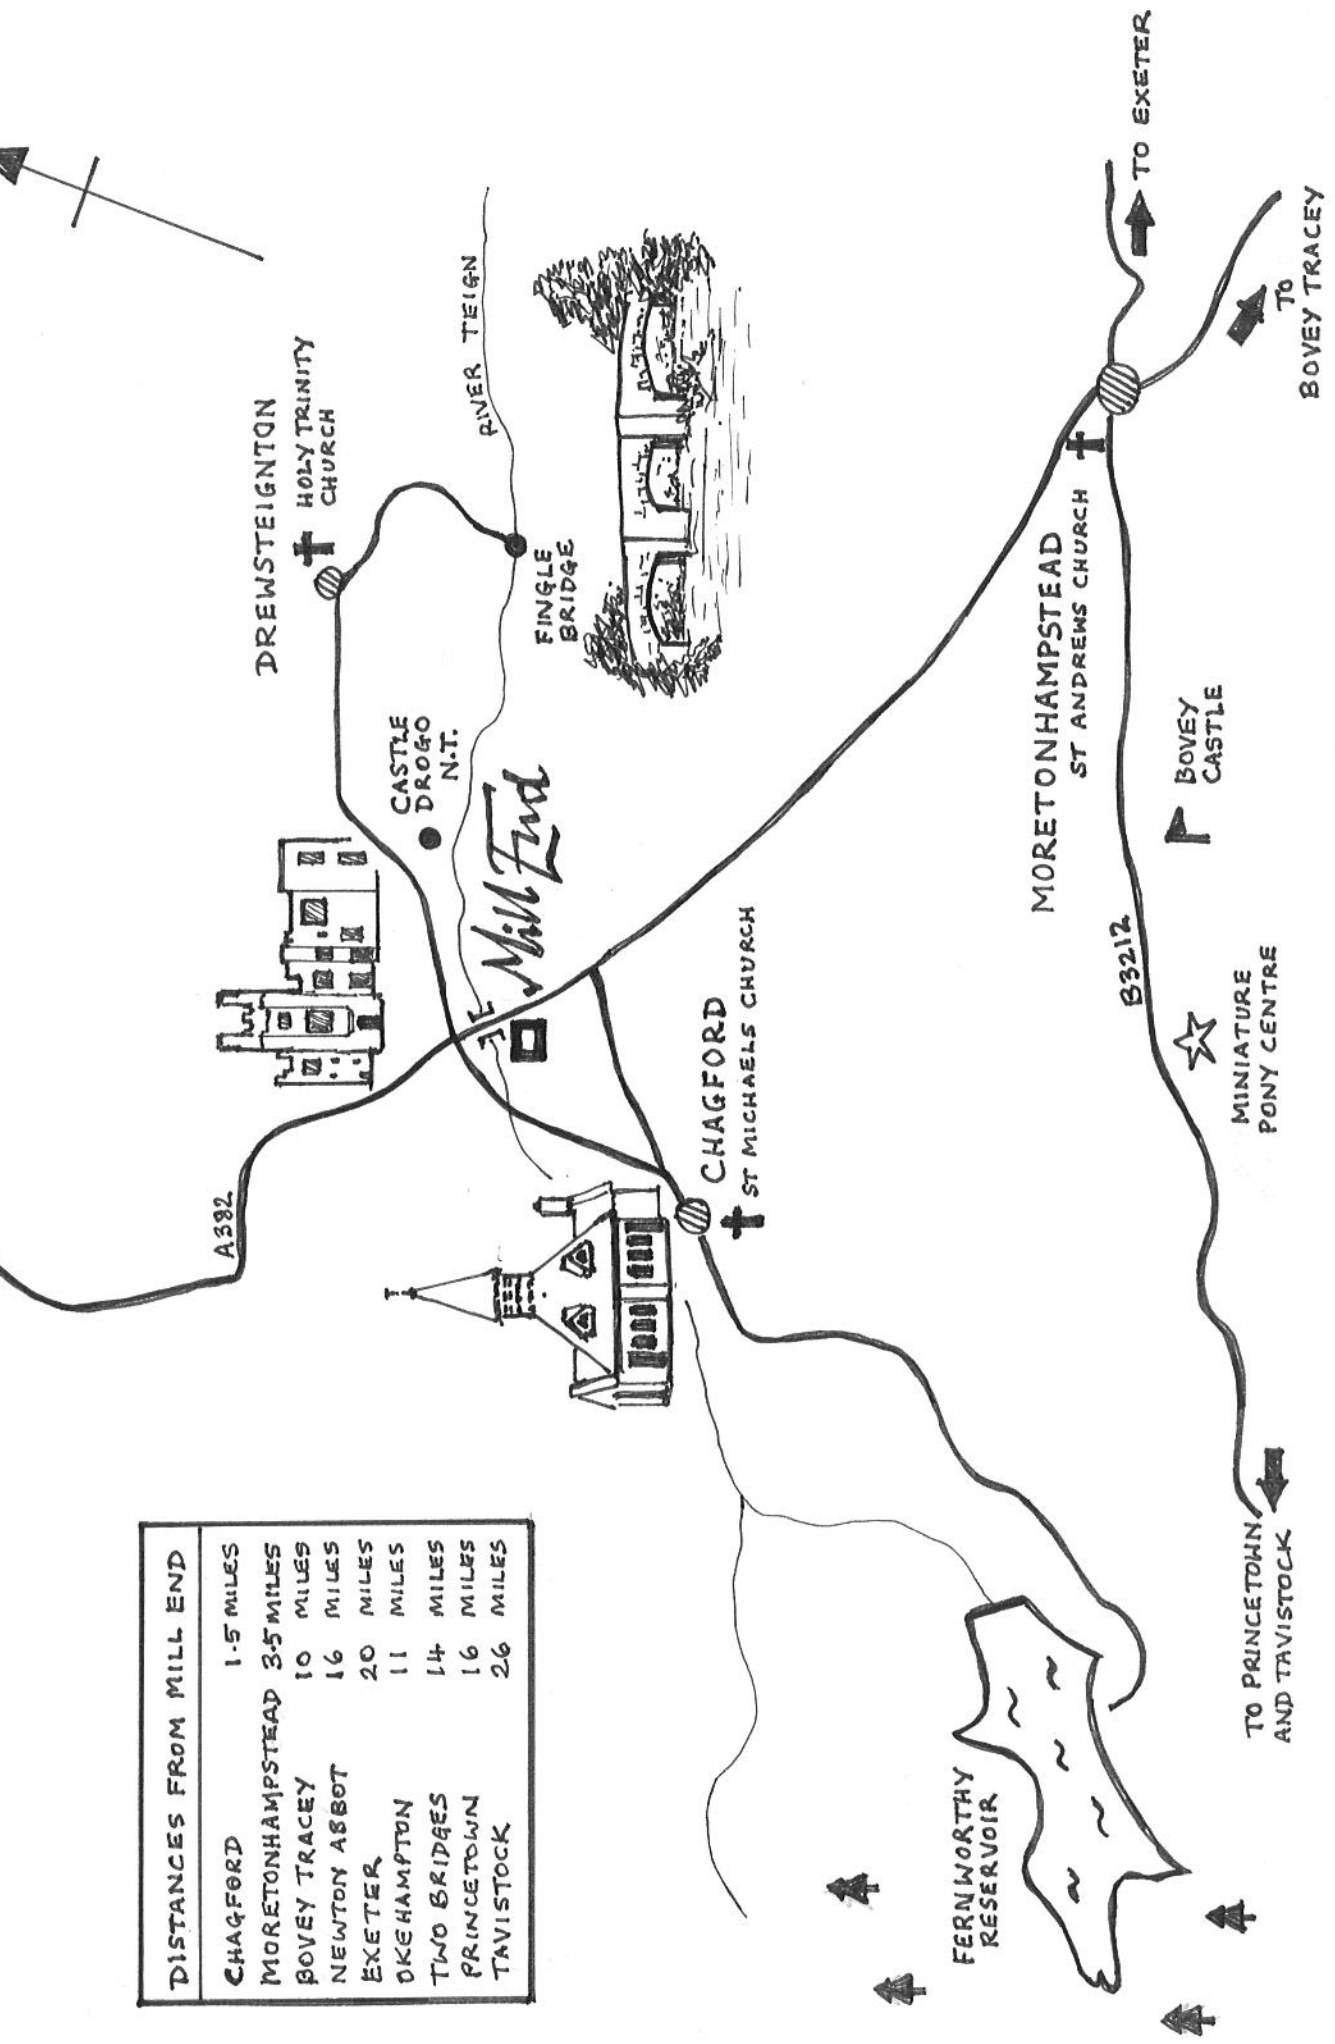

TO OKEHAMPTON ← A30 WHIPPON DOWN → TO EXETER

DISTANCES FROM MILL END	
CHAGFORD	1.5 MILES
MORETONHAMPSTEAD	3.5 MILES
BOVEY TRACEY	10 MILES
NEWTON ABBOT	16 MILES
EXETER	20 MILES
OKEHAMPTON	11 MILES
TWO BRIDGES	14 MILES
PRINCETOWN	16 MILES
TAVISTOCK	26 MILES

FERNWORTHY RESERVOIR

B3212

Mill End

DREWSTEIGNTON  
HOLY TRINITY CHURCH

CASTLE DROGO N.T.

FINGLE BRIDGE

CHAGFORD  
ST MICHAELS CHURCH

MORETONHAMPSTEAD  
ST ANDREWS CHURCH

BOVEY CASTLE

MINIATURE PONY CENTRE

TO PRINCETOWN AND TAVISTOCK

TO BOVEY TRACEY

TO EXETER